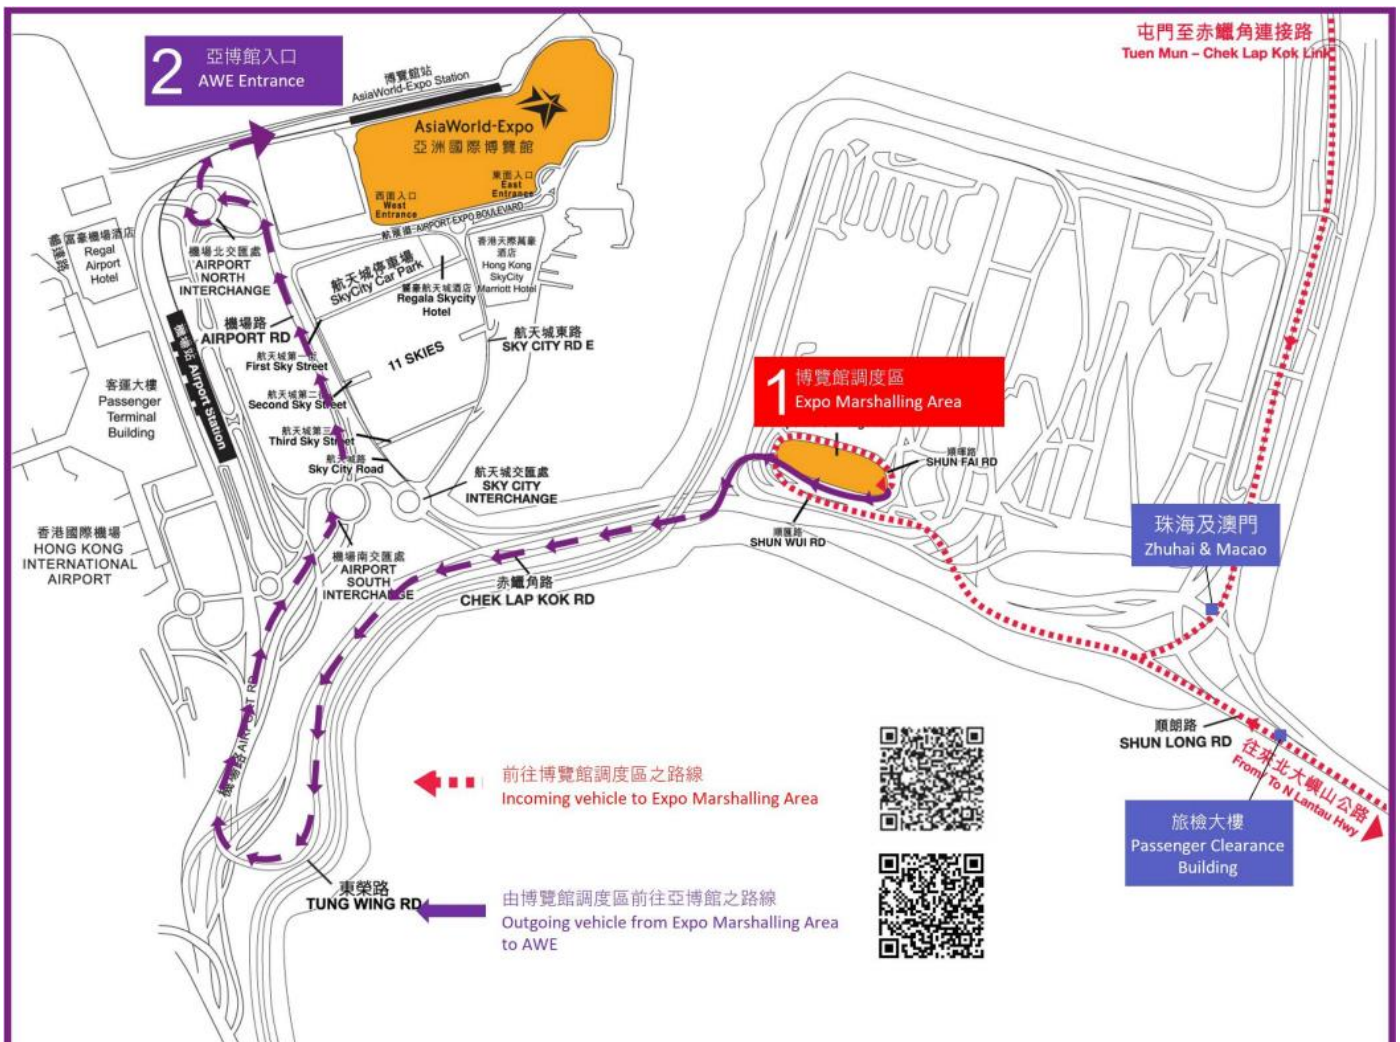

27 – 30 Apr 2024

New Arrangement of Temporary Expo Goods Staging Area at South Commercial Car Park

The Temporary Expo Goods Staging Area at South Commercial Car Park was handed over back to the Airport Authority Hong Kong. Vehicles having prior arrangements for admittance into AsiaWorld-Expo (AWE) and/or with Goods Vehicle Passes, respective drivers should proceed to Kwo Lo Wan Temporary Expo Goods Staging Areas arranged by AWE at the time specified on the Goods Vehicle Passes. Please refer to the driving route map below to Kwo Lo Wan Expo Goods Staging Area.

Should you have any enquiry on the Expo Goods Staging Area, please contact AsiaWorld-Expo Security Control Centre at 3606 1200 for assistance.

南商用停車場臨時貨車等候區新安排

此南商用停車場臨時貨車等候區已交回香港機場管理局，已獲亞洲國際博覽館安排及/或持有貨車許可証之貨車，請按照車証上之指定時間前往位於過路灣臨時博覽館貨車等候區等候進場安排。請參照以下行車路線圖前往過路灣臨時博覽館貨車等候區。

如有任何有關博覽館貨車等候區查詢，請致電 3606 1200 聯絡亞洲國際博覽館保安控制中心。